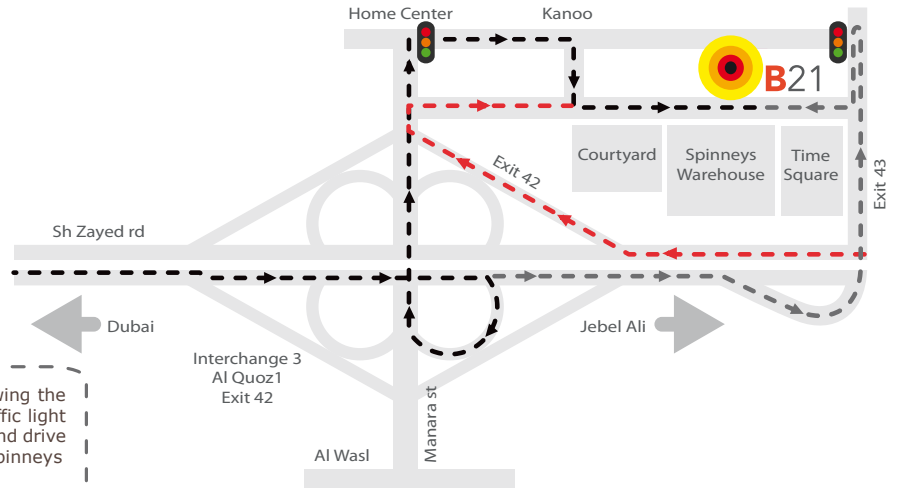

B21 GALLERY

In the direction of Dubai on Sheikh Zayed rd, exit at 3rd interchange (exit 42) into the Al Quoz area. Take immediate right (st. 6a) and go straight for 700m. B21 Gallery is on the left opposite Spinneys warehouse.

In the direction of Jebel Ali on Sheikh Zayed rd, exit at 3rd interchange (exit 42) to Al Quoz. Go under the bridge and turn immediately right onto the bridge crossing Sheikh Zayed rd. At the T-junction turn right, then take first right (st. 17) and go straight to the end. Turn left (st. 6a) and drive straight for 350m. B21 Gallery is on the left opposite Spinneys warehouse.

If you miss the exit 42 from Dubai, continue to exit 43, following the overpass left in the direction of 'Al Quoz Ind'. Reach the traffic light and make a U-turn. Take the first street (st. 6a) on your right and drive for around 400m. B21 Gallery is on your right, opposite Spinneys warehouse.